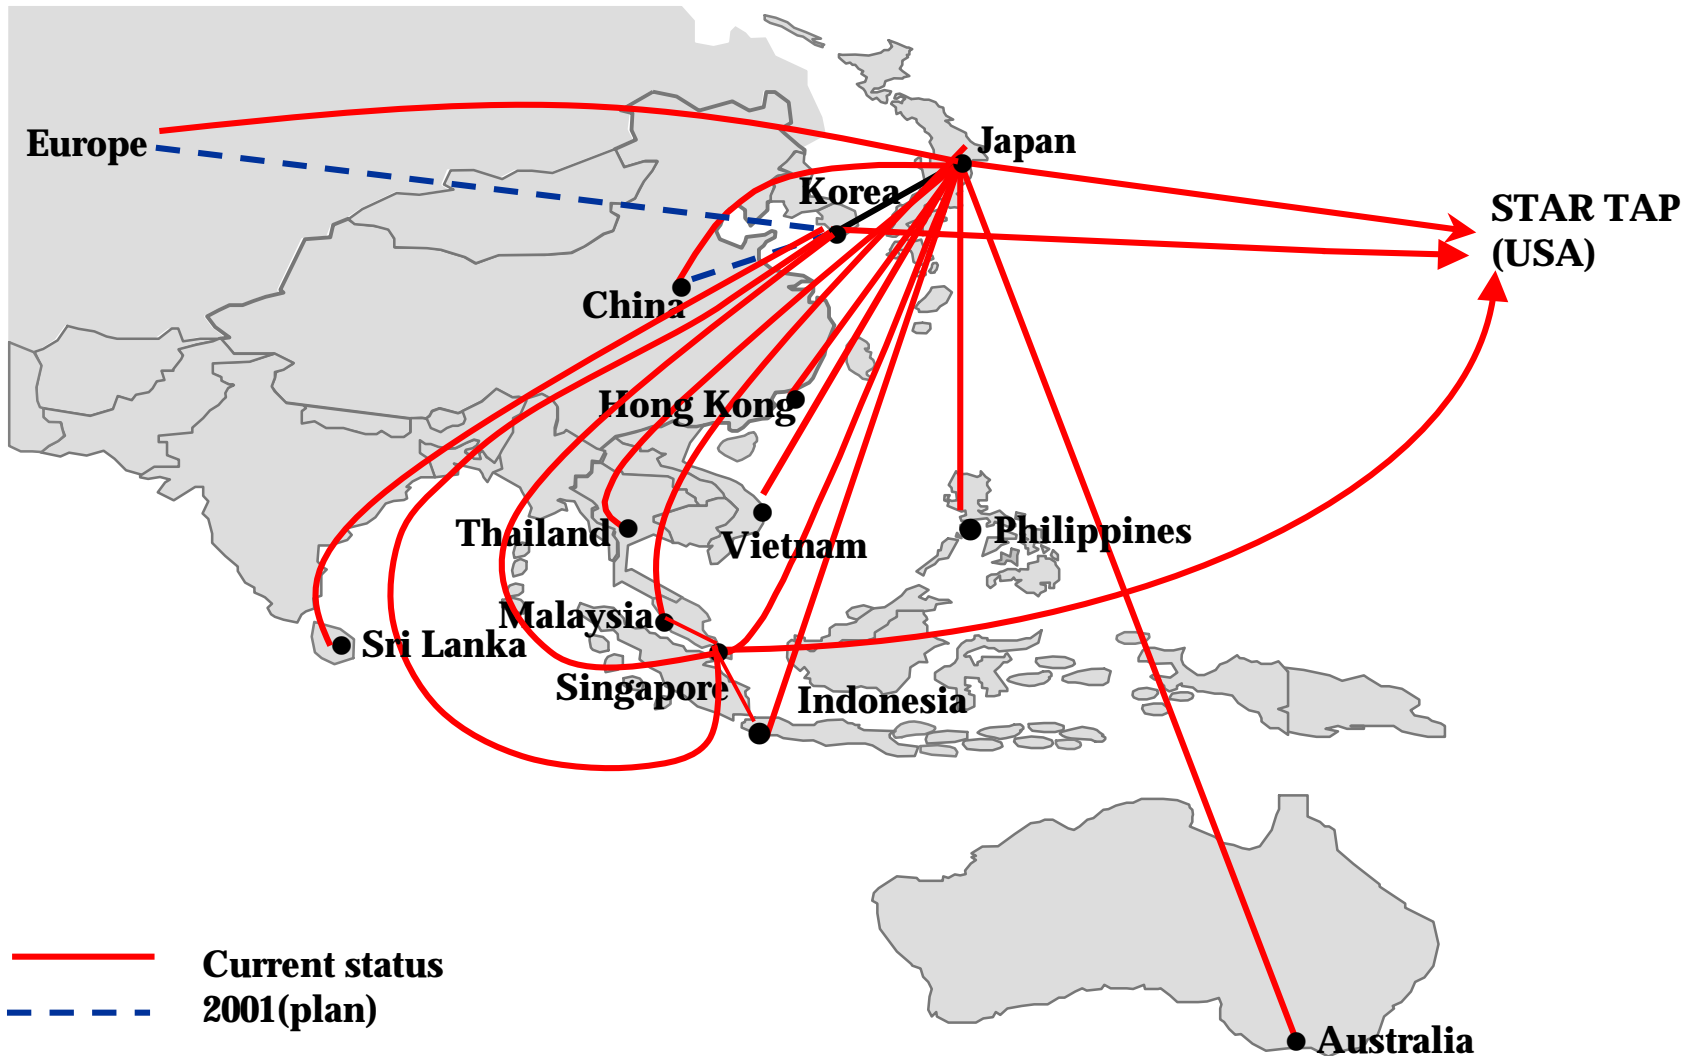

2. Asia-Pacific Advanced Network

2001.5.22